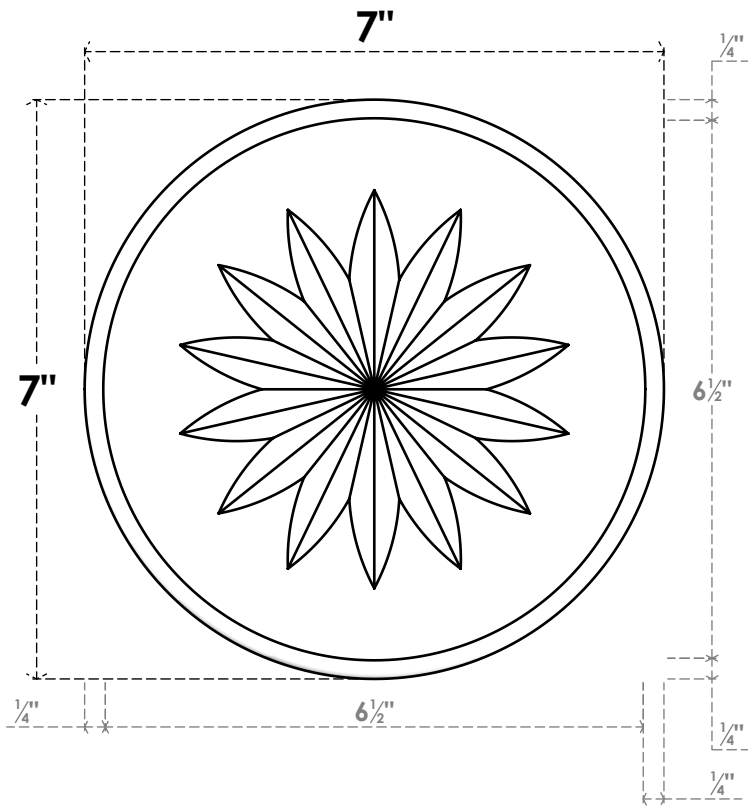

# ROSP070X070X075GRY11

7"W X 7"H X 3/4"P STANDARD GRAYSON FLOWER ROSETTE WITH ROUNDED EDGE, ARCHITECTURAL GRADE PVC

**FRONT**

**SIDE**

EKENA MILLWORK  
2300 WEST MAIN ST.  
CLARKSVILLE, TX 75426  
TOLL FREE: 866-607-0453  
WWW.EKENAMILLWORK.COM