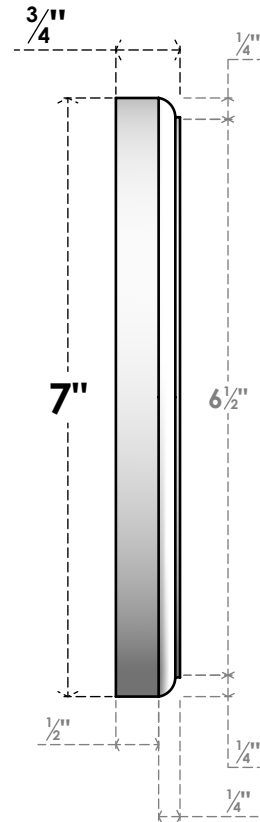

# ROSP070X070X075GRY11

7"W X 7"H X 3/4"P STANDARD GRAYSON FLOWER ROSETTE WITH ROUNDED EDGE, ARCHITECTURAL GRADE PVC

**FRONT**

**SIDE**

EKENA MILLWORK  
2300 WEST MAIN ST.  
CLARKSVILLE, TX 75426  
TOLL FREE: 866-607-0453  
WWW.EKENAMILLWORK.COM

**NOTES**

1. INSTALLATION TO BE COMPLETED IN ACCORDANCE WITH MANUFACTURER'S SPECIFICATIONS.
2. DRAWING MAY NOT BE TO SCALE
3. THIS DRAWING IS INTENDED FOR DESIGN AND PLANNING PURPOSES ONLY.
4. ALL INFORMATION CONTAINED HEREIN WAS CURRENT AT THE TIME OF DEVELOPMENT BUT MUST BE REVIEWED AND APPROVED BY THE PRODUCT MANUFACTURER TO BE CONSIDERED ACCURATE.
5. ARCHITECTURAL GRADE PVC PRODUCTS ARE MADE FROM EXPANDED CELLULAR PVC AND COME NATURALLY WHITE BUT MAY BE PAINTED